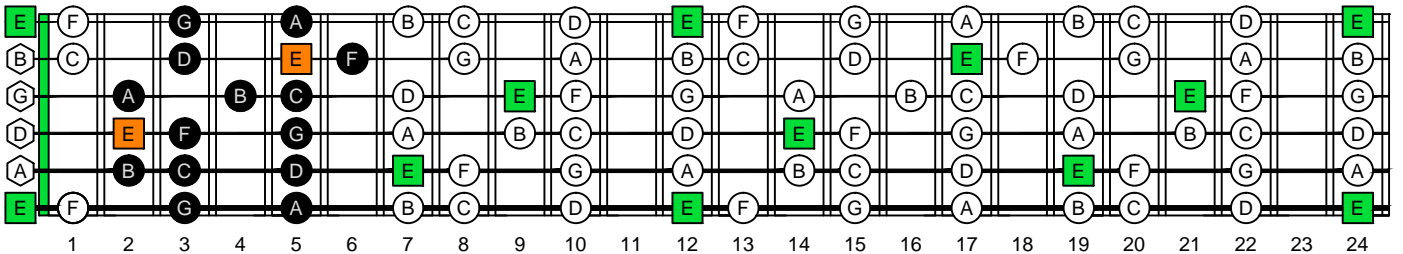

E phrygian mode EDCAG octaves box shapes

E phrygian mode
SEMITONOMETER

4Dm2
BOX
SHAPE

www.cagedoctaves.com

Zon Brookes

EDCAG octaves E phrygian mode : 4Dm2 box shape

EDCAG octaves E phrygian mode ENTIRE FINGERBOARD NOTE NAMES : 4Dm2 box shape

EDCAG octaves E phrygian mode ENTIRE FINGERBOARD INTERVALS : 4Dm2 box shape