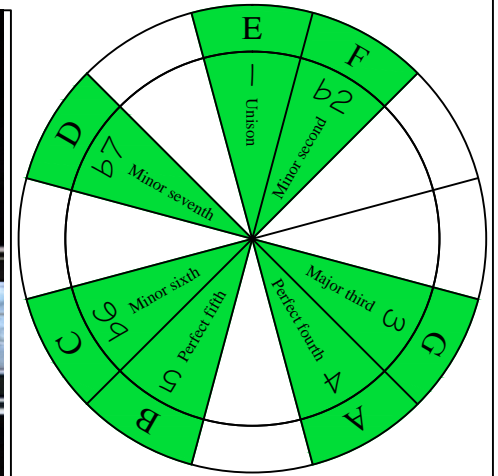

E phrygian mode EDCAG octaves box shapes

E phrygian mode
SEMITONOMETER

4Dm2
BOX
SHAPE

www.cagedoctaves.com

Zon Brookes

EDCAG octaves E phrygian mode : 4Dm2 box shape

EDCAG octaves E phrygian mode ENTIRE FINGERBOARD NOTE NAMES : 4Dm2 box shape

EDCAG octaves E phrygian mode ENTIRE FINGERBOARD INTERVALS : 4Dm2 box shape