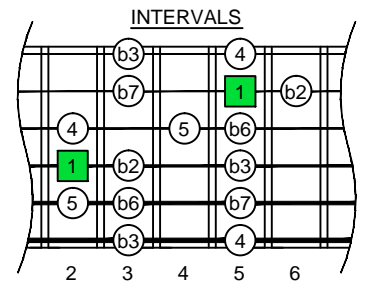

E phrygian mode EDCAG octaves box shapes

E phrygian mode
SEMITONOMETER

4Dm2
BOX
SHAPE

www.cagedoctaves.com

Zon Brookes

EDCAG octaves E phrygian mode : 4Dm2 box shape

EDCAG octaves E phrygian mode ENTIRE FINGERBOARD NOTE NAMES : 4Dm2 box shape

EDCAG octaves E phrygian mode ENTIRE FINGERBOARD INTERVALS : 4Dm2 box shape