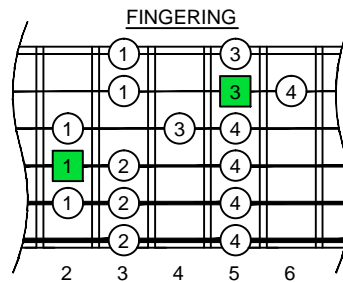

E phrygian mode EDCAG octaves box shapes

E phrygian mode
SEMITONOMETER

4Dm2
BOX
SHAPE

www.cagedoctaves.com

Zon Brookes

EDCAG octaves E phrygian mode : 4Dm2 box shape

EDCAG octaves E phrygian mode ENTIRE FINGERBOARD NOTE NAMES : 4Dm2 box shape

EDCAG octaves E phrygian mode ENTIRE FINGERBOARD INTERVALS : 4Dm2 box shape