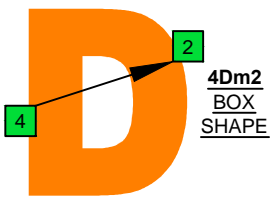

E phrygian mode EDCAG octaves box shapes

E phrygian mode
SEMITONOMETER

4Dm2
BOX
SHAPE

www.cagedoctaves.com

Zon Brookes

EDCAG octaves E phrygian mode : 4Dm2 box shape

EDCAG octaves E phrygian mode ENTIRE FINGERBOARD NOTE NAMES : 4Dm2 box shape

EDCAG octaves E phrygian mode ENTIRE FINGERBOARD INTERVALS : 4Dm2 box shape