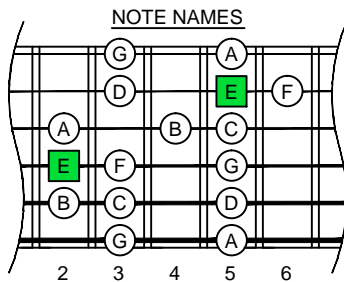

E phrygian mode EDCAG octaves box shapes

E phrygian mode
SEMITONOMETER

4Dm2
BOX
SHAPE

www.cagedoctaves.com

Zon Brookes

EDCAG octaves E phrygian mode : 4Dm2 box shape

EDCAG octaves E phrygian mode ENTIRE FINGERBOARD NOTE NAMES : 4Dm2 box shape

EDCAG octaves E phrygian mode ENTIRE FINGERBOARD INTERVALS : 4Dm2 box shape